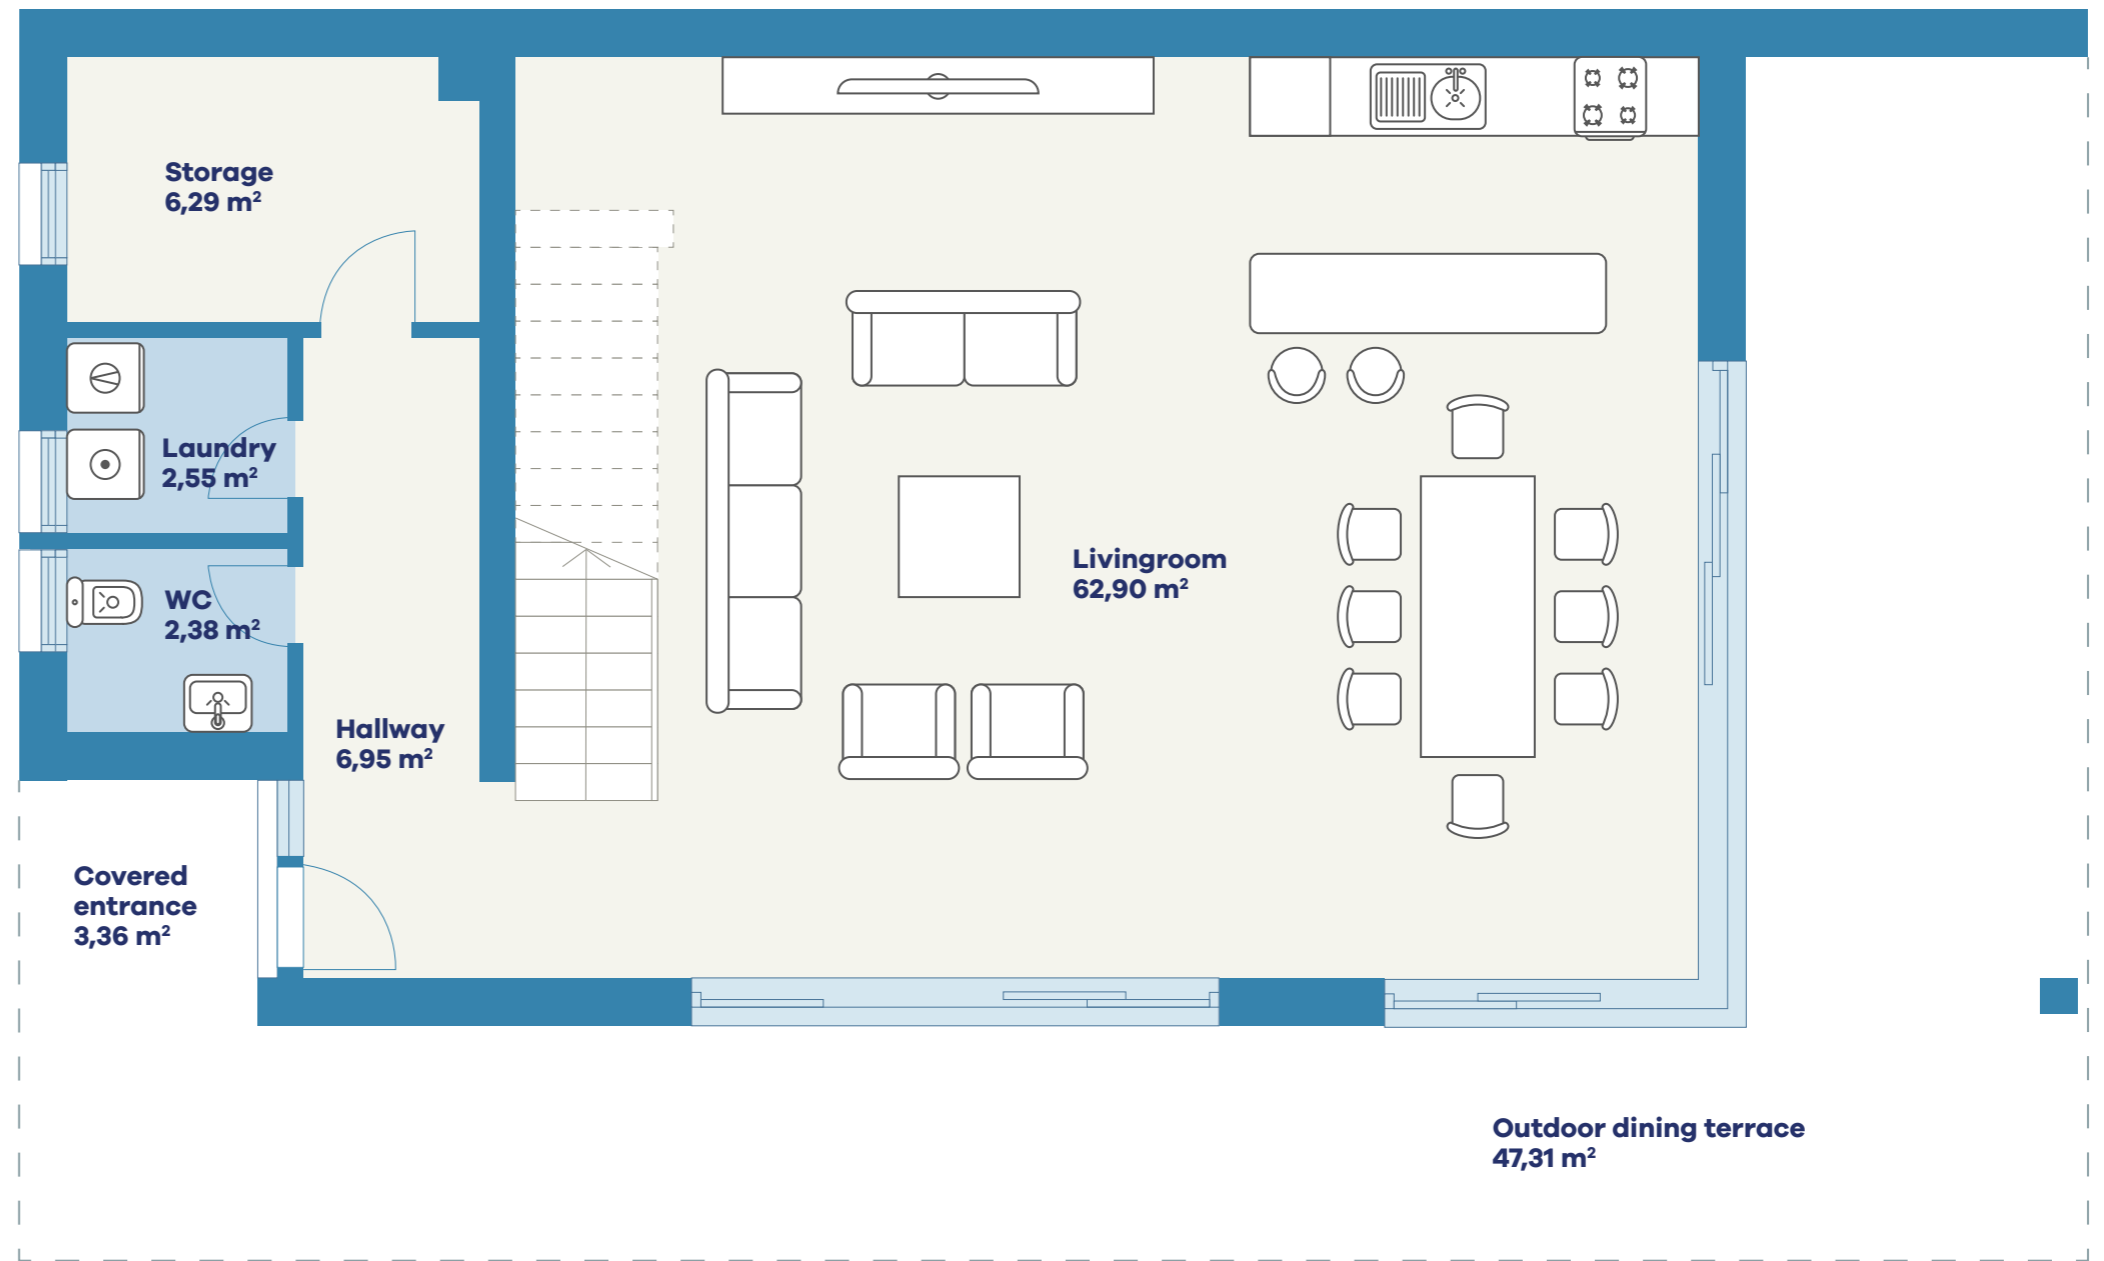

VINIŠĆE SMOKVA

GROUND FLOOR

Hallway	6,95 m ²
Livingroom	62,90 m ²
Storage	6,29 m ²
Laundry	2,55 m ²
WC	2,38 m ²
Outdoor dining terrace	47,31 m ²

LIVING AREA
128,38 m²

Covered entrance 3,36 m²

VINIŠĆE BAY
LIVING

www.vinisceliving.com

VINIŠĆE SMOKVA

TOP FLOOR v1

Hallway	14,72 m ²
Bedroom	16,07 m ²
Bedroom	33,23 m ²
Bedroom	18,35 m ²
Bathroom	6,50 m ²
Bathroom	4,60 m ²
Bathroom	5,00 m ²

LIVING AREA
98,47 m²

Terrace 27,63 m²

www.vinisceliving.com

VINIŠĆE SMOKVA

TOP FLOOR v2

Hallway	14,72 m ²
Bedroom	16,07 m ²
Bedroom	14,39 m ²
Bedroom	15,84 m ²
Bedroom	18,35 m ²
Bathroom	5,00 m ²
Bathroom	4,60 m ²
Bathroom	4,50 m ²
Bathroom	5,00 m ²

LIVING AREA
98,47 m²

Terrace	27,63 m ²
---------	----------------------

Adriatic
Sea

Furnishings are not an object of purchase and are for illustration purposes only. Floor and wall coverings, electrical, sanitary and other equipment according to the valid construction and equipment description. The room and apartment sizes are approximate and may change slightly due to detailed planning. The dimensions given in the plans are shell dimensions and cannot be used for ordering built-in furniture - natural dimensions required! Additional drop ceilings and poteries as required. Structurally necessary changes have no influence on the agreed purchase price. Non-binding plan copy, misprints, mistakes or changes reserved.