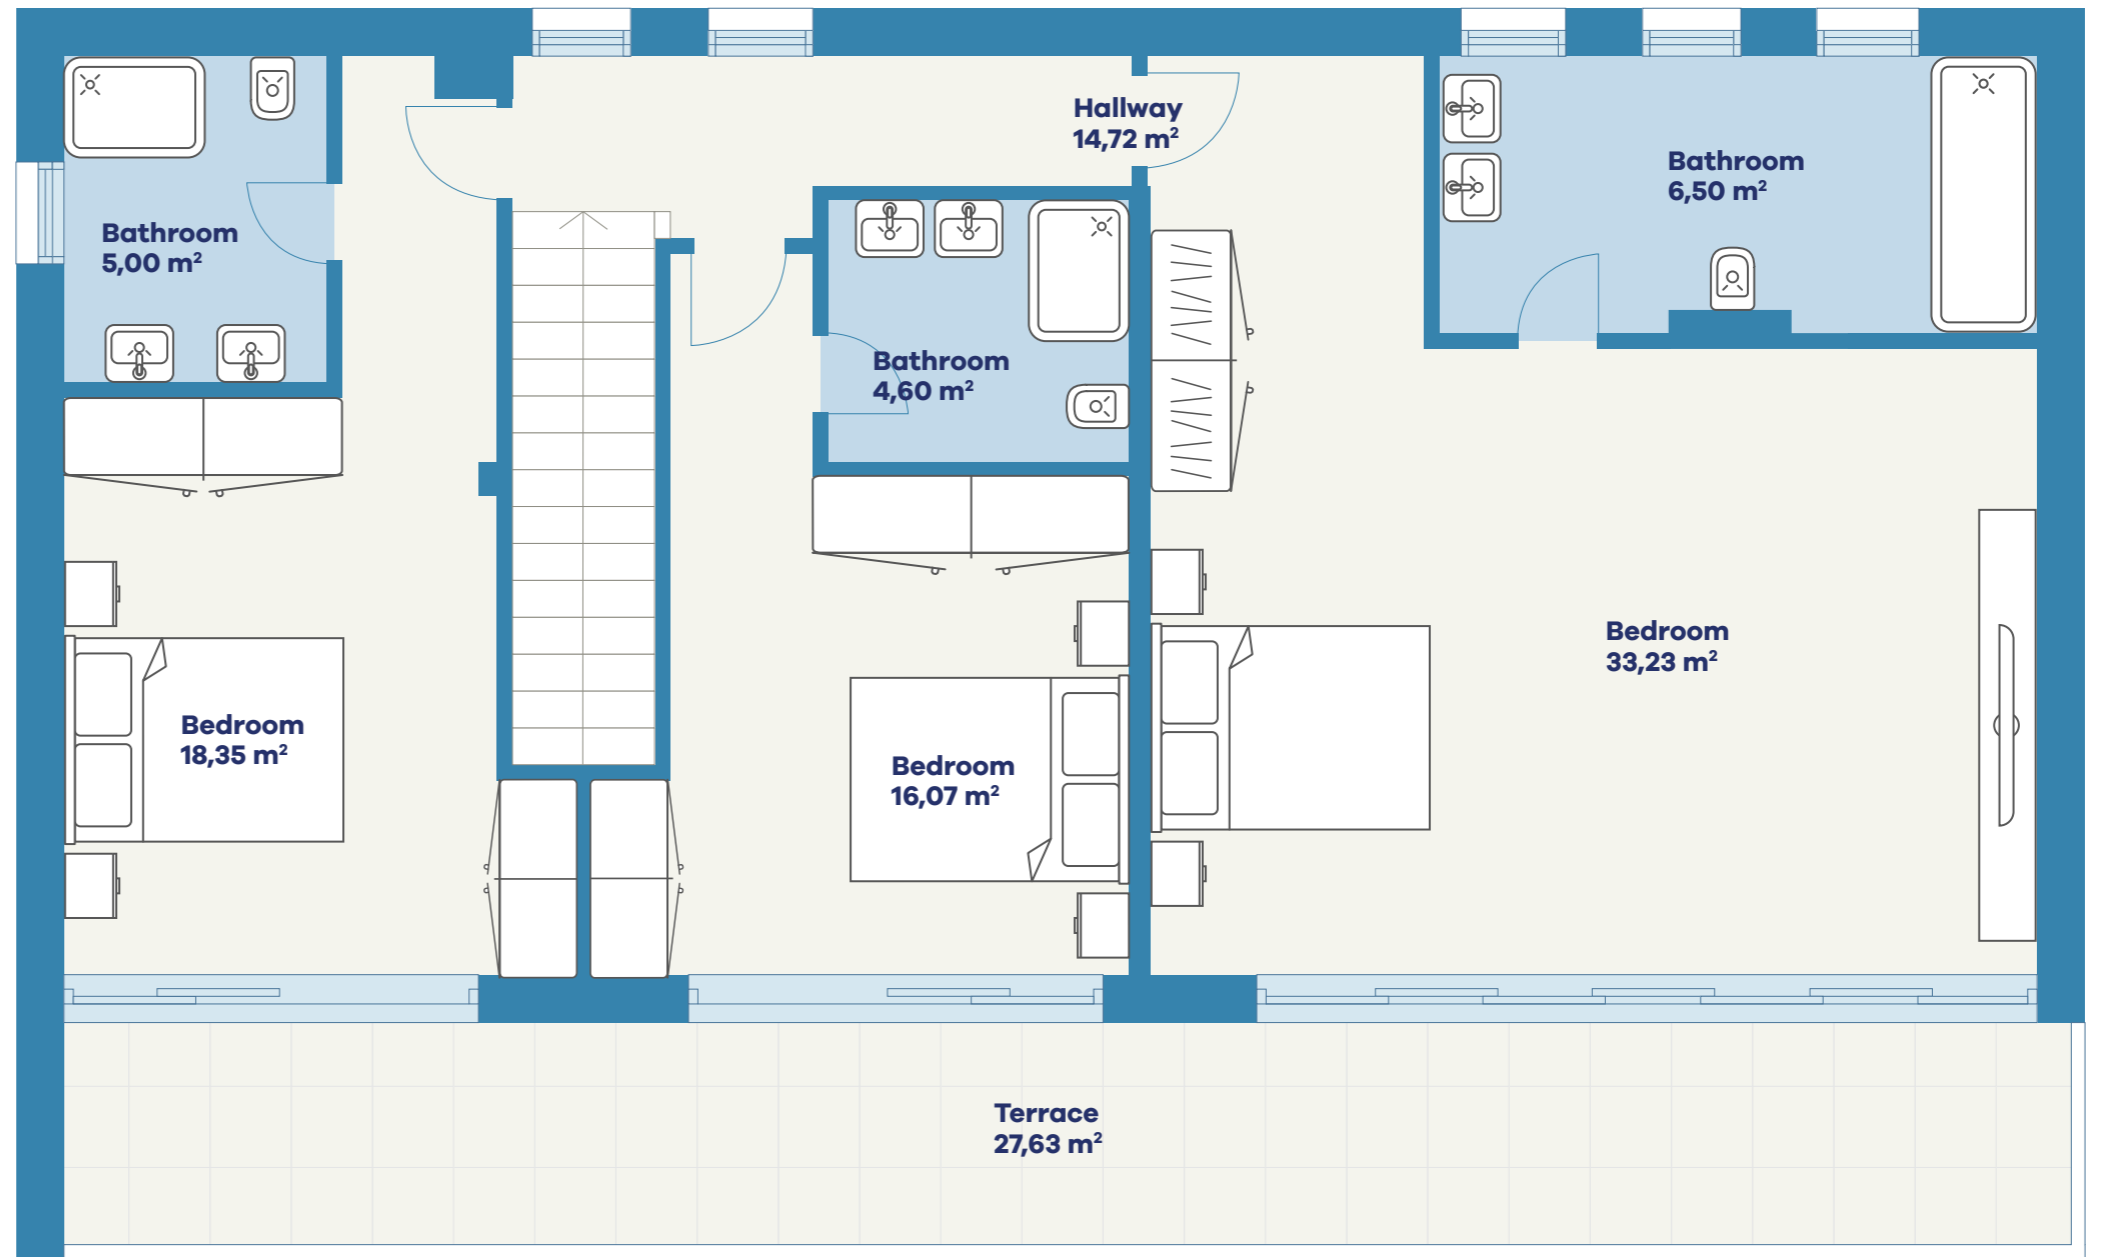

VINIŠĆE SMOKVA

GROUND FLOOR

Hallway	6,95 m ²
Livingroom	62,90 m ²
Storage	6,29 m ²
Laundry	2,55 m ²
WC	2,38 m ²
Outdoor dining terrace	47,31 m ²

LIVING AREA
128,38 m²

Covered entrance 3,36 m²

VINIŠĆE BAY
LIVING

www.vinisceliving.com

VINIŠĆE SMOKVA

TOP FLOOR v1

Hallway	14,72 m ²
Bedroom	16,07 m ²
Bedroom	33,23 m ²
Bedroom	18,35 m ²
Bathroom	6,50 m ²
Bathroom	4,60 m ²
Bathroom	5,00 m ²

LIVING AREA
98,47 m²

Terrace 27,63 m²

www.vinisceliving.com

VINIŠĆE SMOKVA

TOP FLOOR v2

Hallway	14,72 m ²
Bedroom	16,07 m ²
Bedroom	14,39 m ²
Bedroom	15,84 m ²
Bedroom	18,35 m ²
Bathroom	5,00 m ²
Bathroom	4,60 m ²
Bathroom	4,50 m ²
Bathroom	5,00 m ²

LIVING AREA
98,47 m²

Terrace	27,63 m ²
---------	----------------------

Adriatic
Sea

Furnishings are not an object of purchase and are for illustration purposes only. Floor and wall coverings, electrical, sanitary and other equipment according to the valid construction and equipment description. The room and apartment sizes are approximate and may change slightly due to detailed planning. The dimensions given in the plans are shell dimensions and cannot be used for ordering built-in furniture - natural dimensions required! Additional drop ceilings and poteries as required. Structurally necessary changes have no influence on the agreed purchase price. Non-binding plan copy, misprints, mistakes or changes reserved.