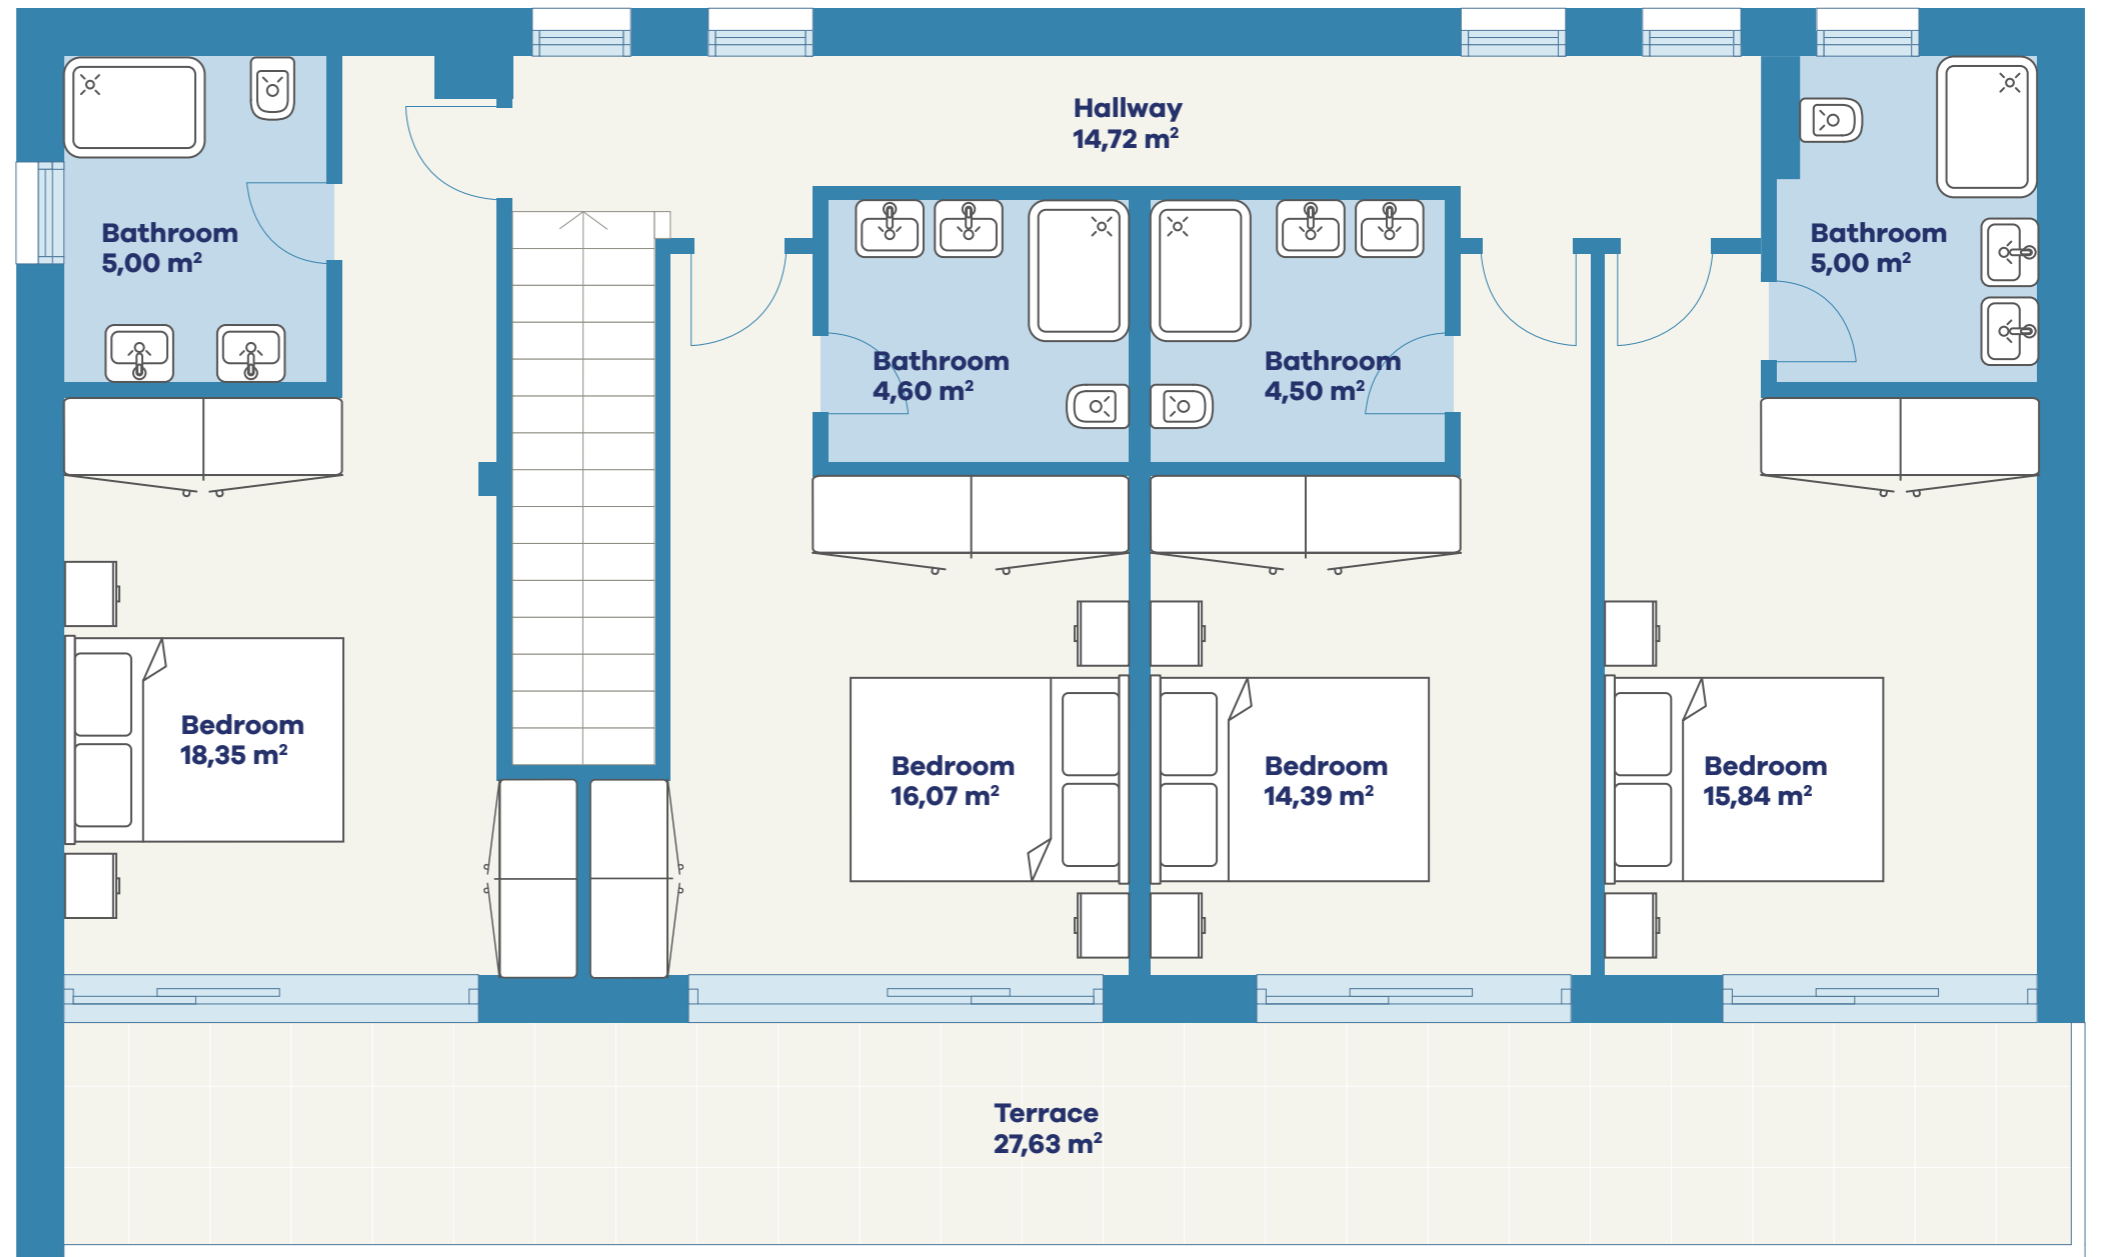

VINIŠĆE SMOKVA

GROUND FLOOR

Hallway	6,95 m ²
Livingroom	62,90 m ²
Storage	6,29 m ²
Laundry	2,55 m ²
WC	2,38 m ²
Outdoor dining terrace	47,31 m ²

LIVING AREA
128,38 m²

Covered entrance 3,36 m²

VINIŠĆE BAY
LIVING

www.vinisceliving.com

VINIŠĆE SMOKVA

TOP FLOOR v1

Hallway	14,72 m ²
Bedroom	16,07 m ²
Bedroom	33,23 m ²
Bedroom	18,35 m ²
Bathroom	6,50 m ²
Bathroom	4,60 m ²
Bathroom	5,00 m ²

LIVING AREA
98,47 m²

Terrace 27,63 m²

www.vinisceliving.com

VINIŠĆE SMOKVA

TOP FLOOR v2

Hallway	14,72 m ²
Bedroom	16,07 m ²
Bedroom	14,39 m ²
Bedroom	15,84 m ²
Bedroom	18,35 m ²
Bathroom	5,00 m ²
Bathroom	4,60 m ²
Bathroom	4,50 m ²
Bathroom	5,00 m ²

LIVING AREA
98,47 m²

Terrace	27,63 m ²
---------	----------------------

Adriatic
Sea

Furnishings are not an object of purchase and are for illustration purposes only. Floor and wall coverings, electrical, sanitary and other equipment according to the valid construction and equipment description. The room and apartment sizes are approximate and may change slightly due to detailed planning. The dimensions given in the plans are shell dimensions and cannot be used for ordering built-in furniture - natural dimensions required! Additional drop ceilings and poteries as required. Structurally necessary changes have no influence on the agreed purchase price. Non-binding plan copy, misprints, mistakes or changes reserved.