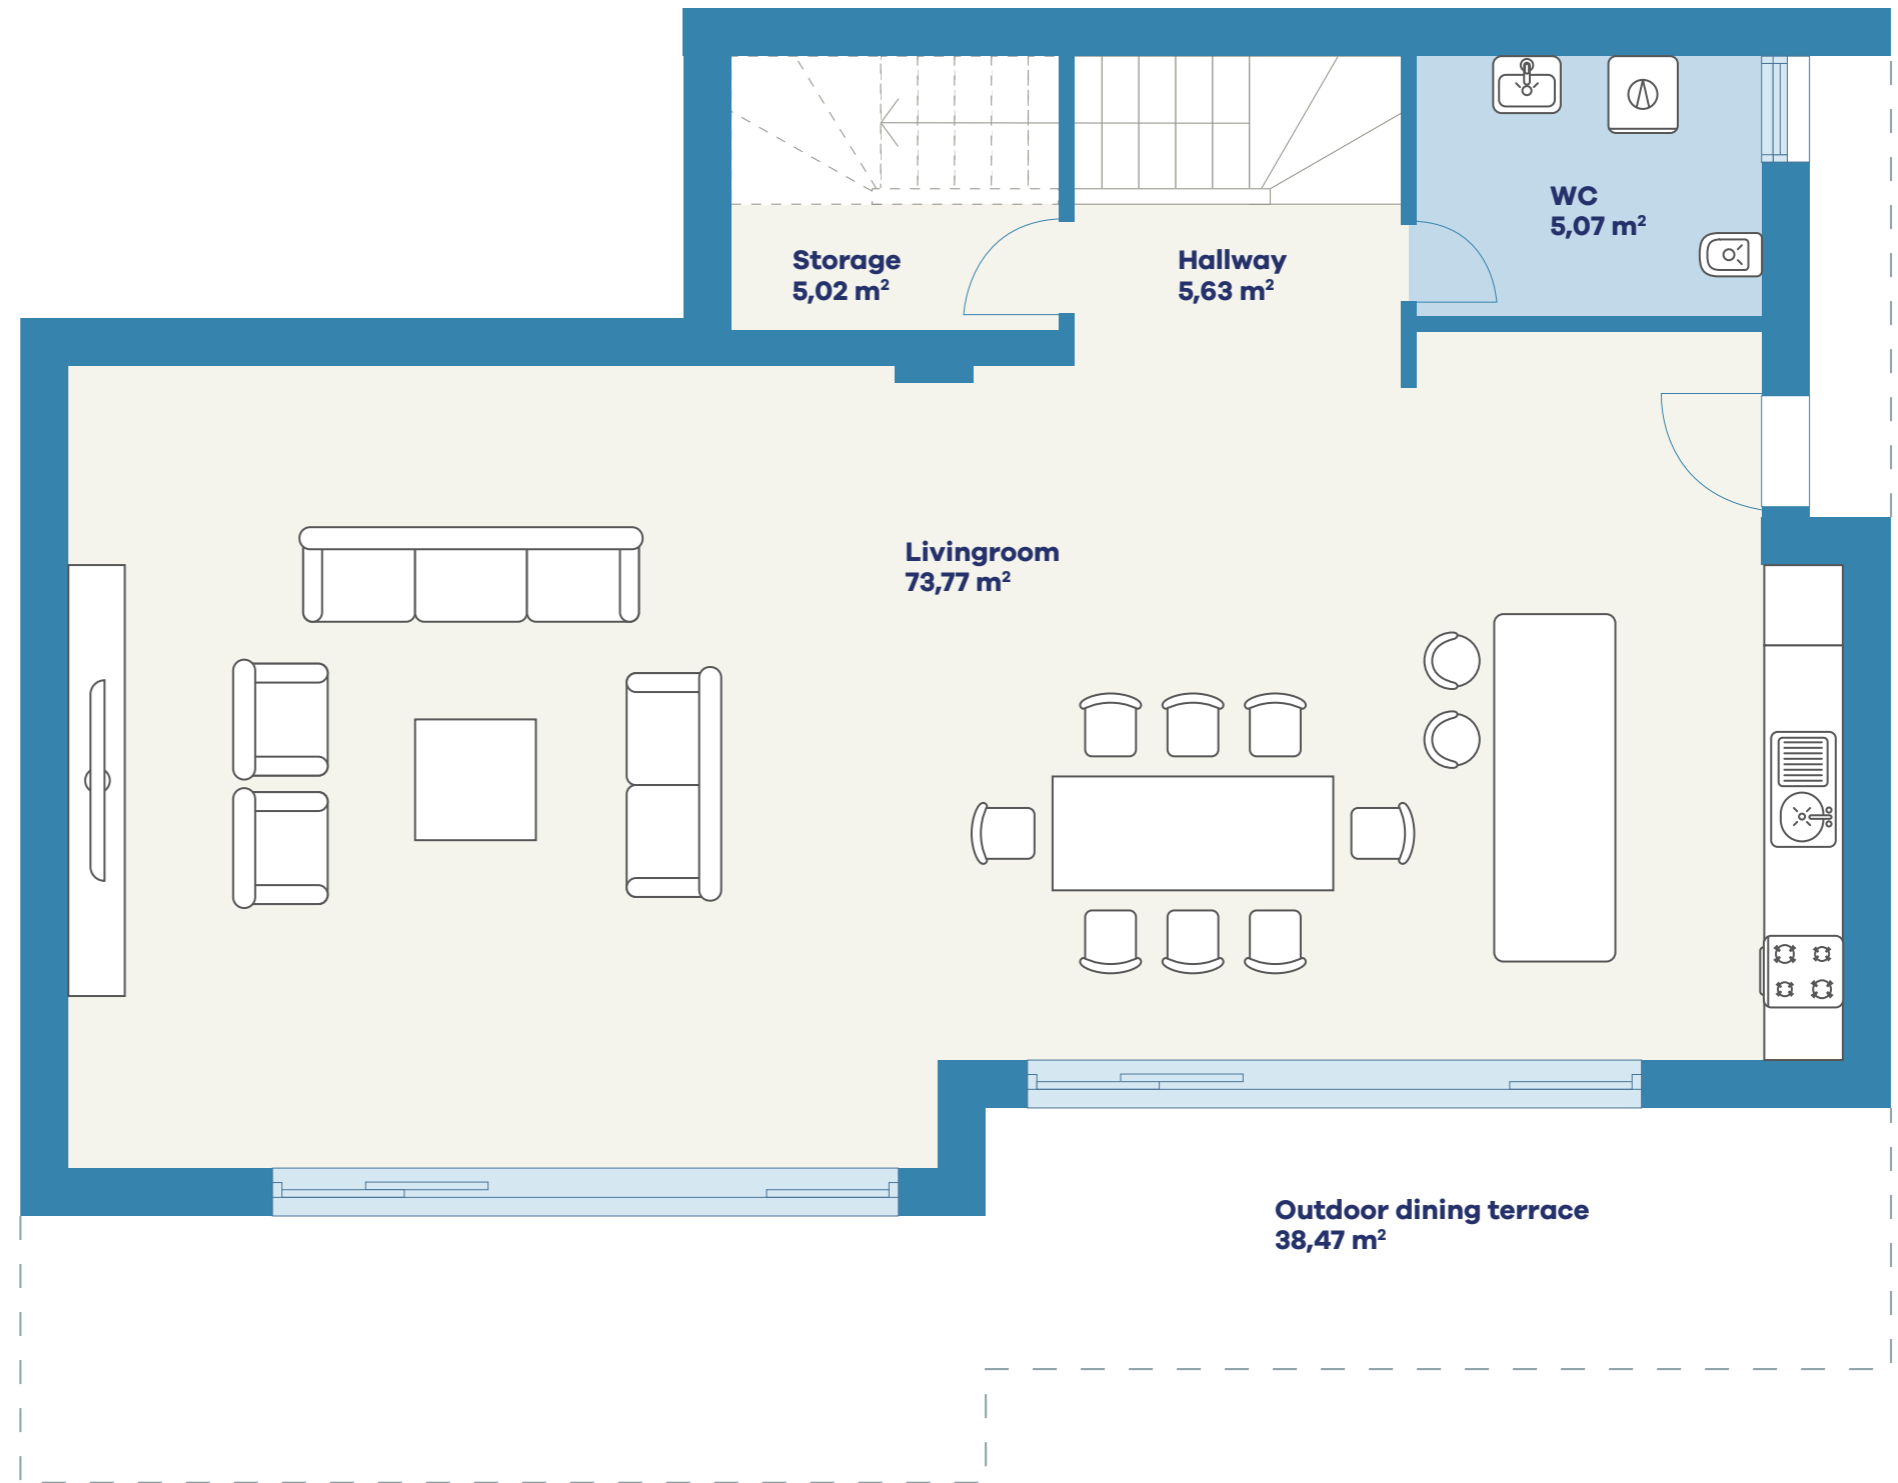

VINIŠĆE LAVANDA

GROUND FLOOR

| | |
|------------------------|----------------------|
| Livingroom | 73,77 m ² |
| Hallway | 5,63 m ² |
| Storage | 5,02 m ² |
| Storage | 4,32 m ² |
| WC | 5,07 m ² |
| Outdoor dining terrace | 38,47 m ² |

LIVING AREA
132,28 m²

VINIŠĆE BAY
LIVING

Adriatic
Sea

Furnishings are not an object of purchase and are for illustration purposes only. Floor and wall coverings, electrical, sanitary and other equipment according to the valid construction and equipment description. The room and apartment sizes are approximate and may change slightly due to detailed planning. The dimensions given in the plans are shell dimensions and cannot be used for ordering built-in furniture - natural dimensions required! Additional drop ceilings and poteries as required. Structurally necessary changes have no influence on the agreed purchase price. Non-binding plan copy, misprints, mistakes or changes reserved.

www.vinisceliving.com

VINIŠĆE LAVANDA

TOP FLOOR

| | |
|----------|----------------------|
| Hallway | 12,85 m ² |
| Bedroom | 19,60 m ² |
| Bedroom | 15,74 m ² |
| Bedroom | 20,16 m ² |
| Bedroom | 22,14 m ² |
| Bathroom | 4,60 m ² |
| Bathroom | 4,62 m ² |
| Bathroom | 4,56 m ² |
| Bathroom | 4,62 m ² |