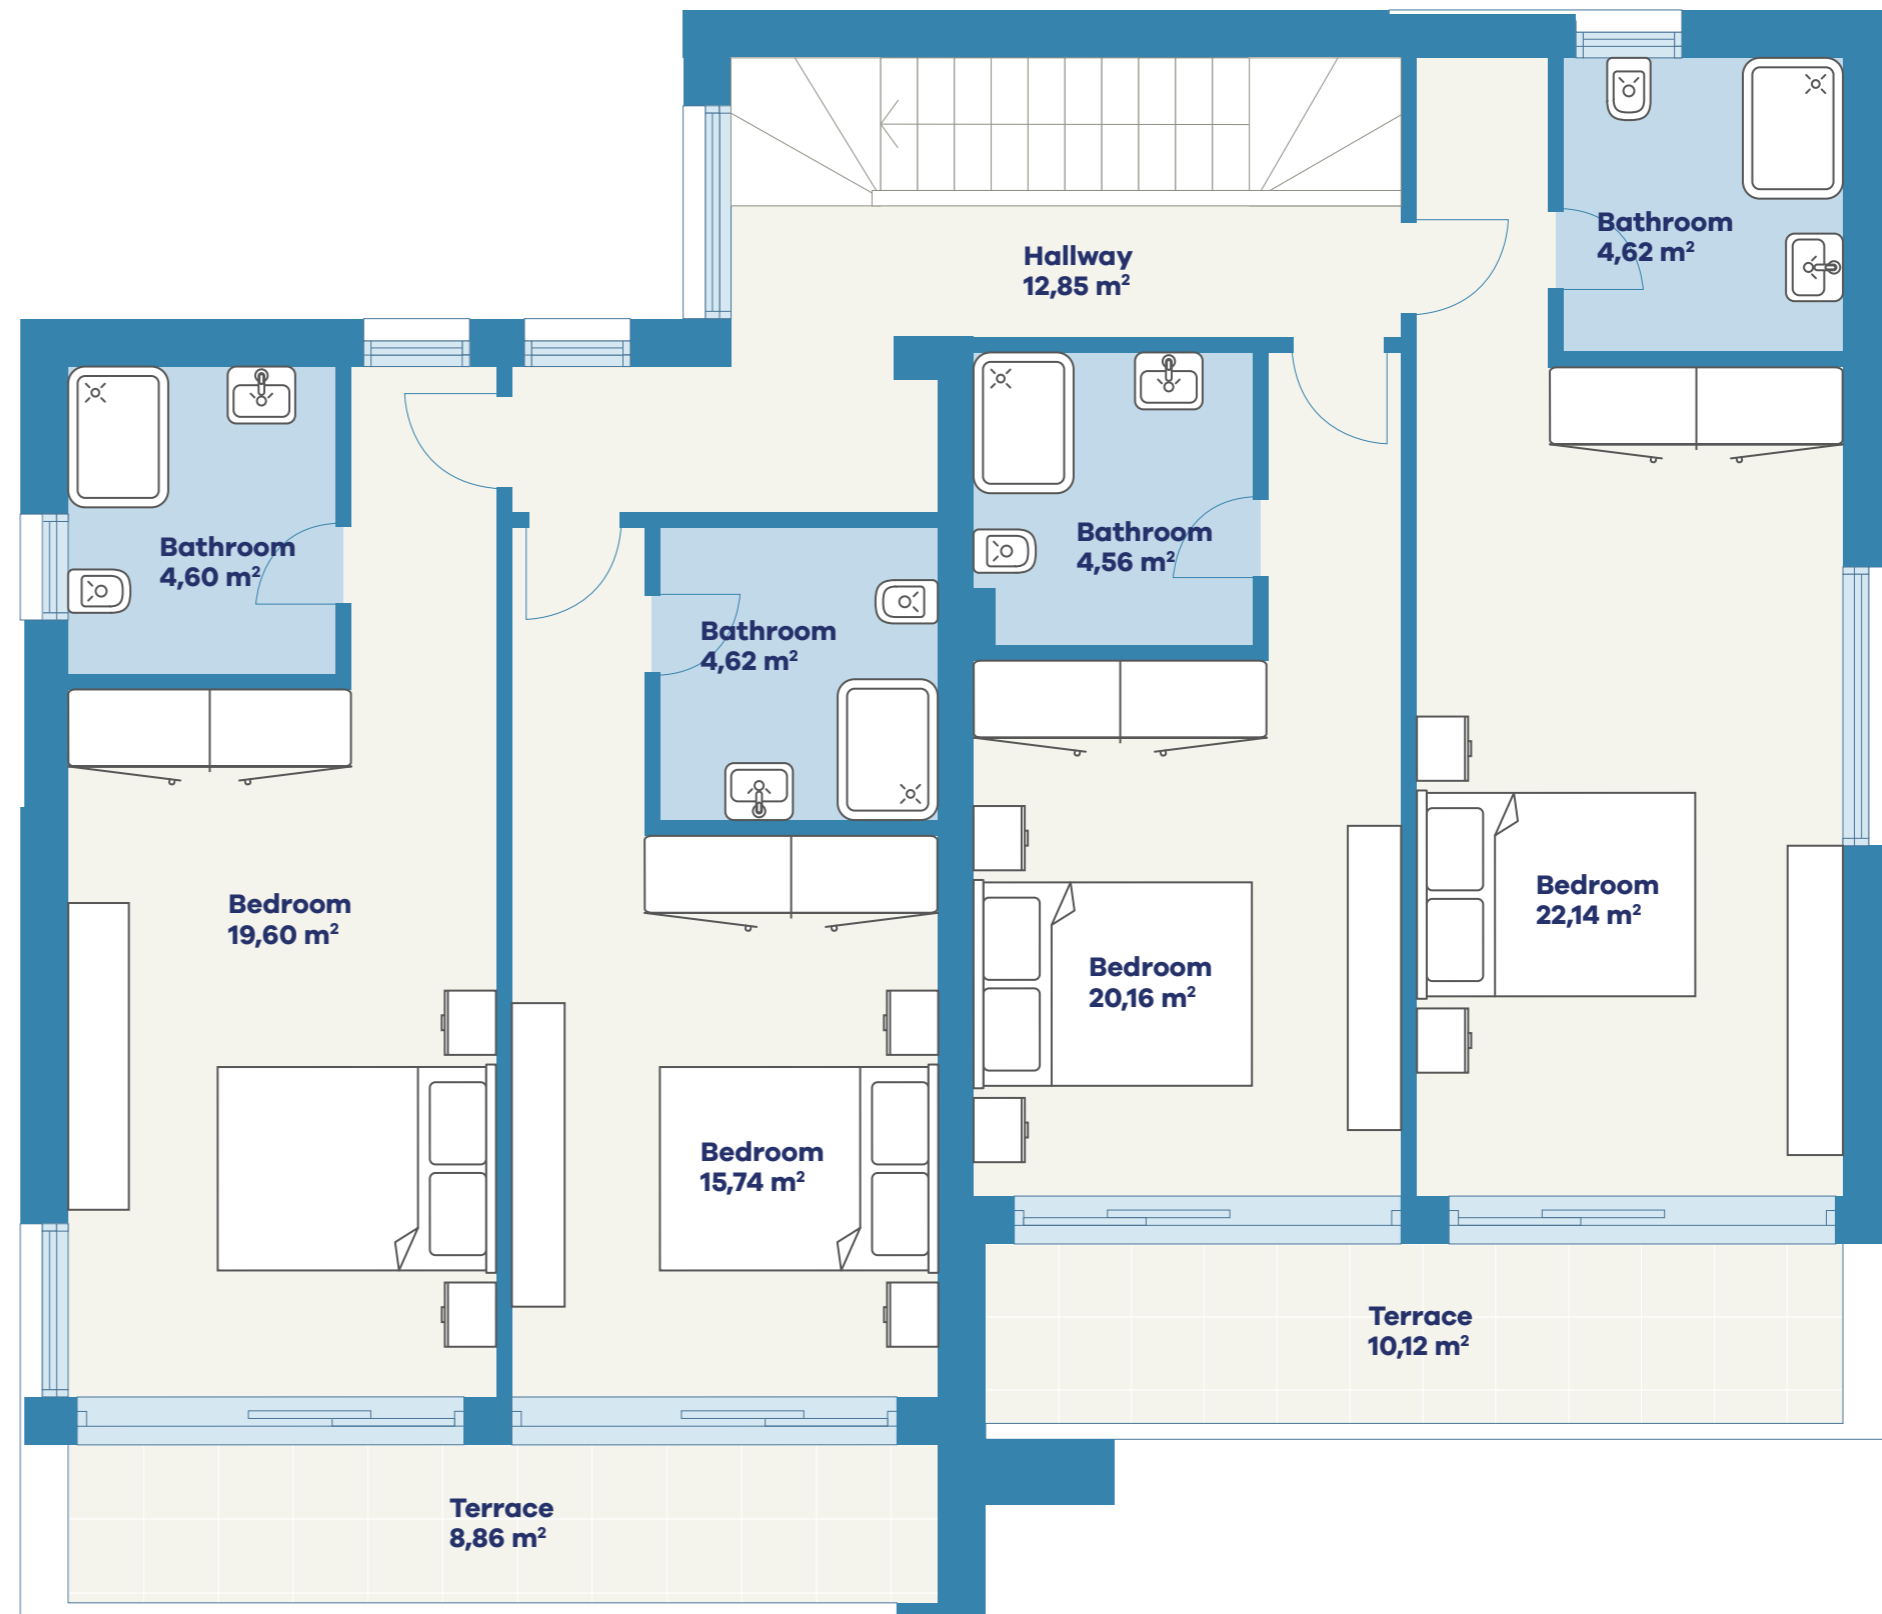

VINIŠĆE LAVANDA

GROUND FLOOR

| | |
|------------------------|----------------------|
| Livingroom | 73,77 m ² |
| Hallway | 5,63 m ² |
| Storage | 5,02 m ² |
| Storage | 4,32 m ² |
| WC | 5,07 m ² |
| Outdoor dining terrace | 38,47 m ² |

www.vinisceliving.com

VINIŠĆE LAVANDA

TOP FLOOR

| | |
|----------|----------------------|
| Hallway | 12,85 m ² |
| Bedroom | 19,60 m ² |
| Bedroom | 15,74 m ² |
| Bedroom | 20,16 m ² |
| Bedroom | 22,14 m ² |
| Bathroom | 4,60 m ² |
| Bathroom | 4,62 m ² |
| Bathroom | 4,56 m ² |
| Bathroom | 4,62 m ² |

LIVING AREA
108,89 m²

| | |
|---------|----------------------|
| Terrace | 8,86 m ² |
| Terrace | 10,12 m ² |

Adriatic
Sea

Furnishings are not an object of purchase and are for illustration purposes only. Floor and wall coverings, electrical, sanitary and other equipment according to the valid construction and equipment description. The room and apartment sizes are approximate and may change slightly due to detailed planning. The dimensions given in the plans are shell dimensions and cannot be used for ordering built-in furniture - natural dimensions required! Additional drop ceilings and poteries as required. Structurally necessary changes have no influence on the agreed purchase price. Non-binding plan copy, misprints, mistakes or changes reserved.